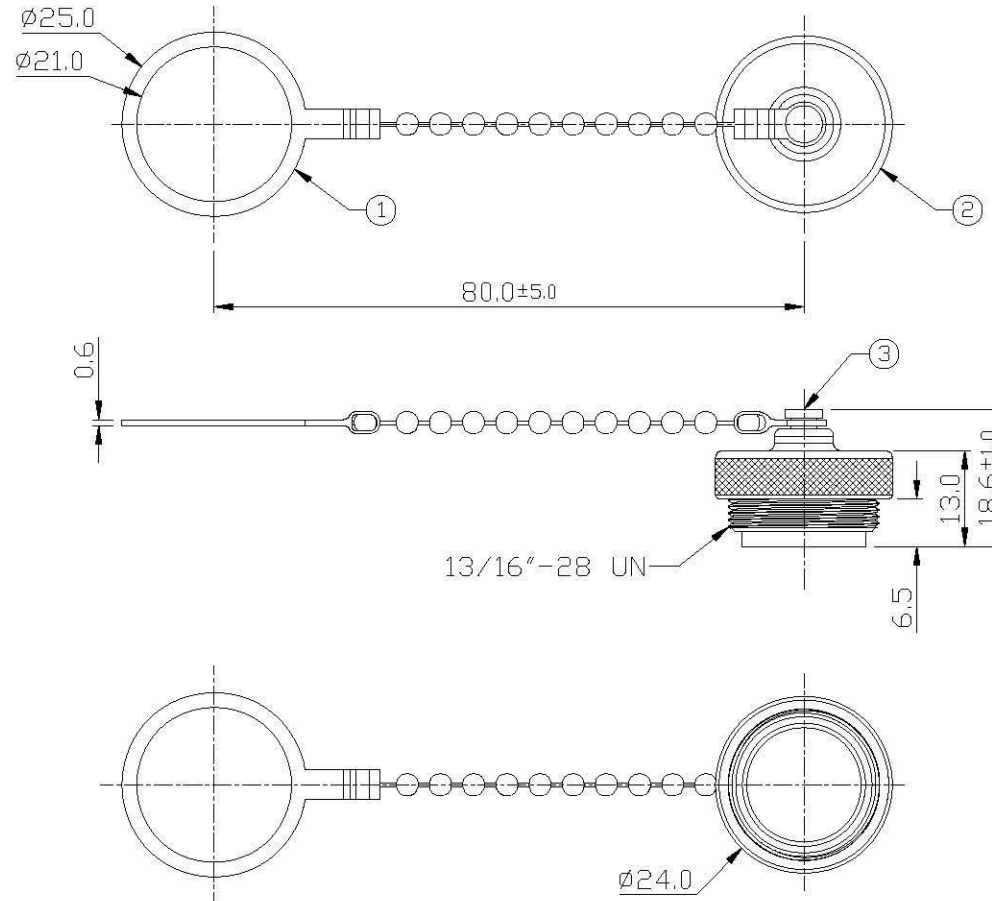

1

2

3

4

Notes: (Unless Otherwise Specified)

- 1. Waterproof Rate : IP68.
- 2. RoHS Compliant.

REV	ECN#	DESCRIPTION OF REVISION	DRAW BY DATE	CHECK BY DATE	APPROVE BY DATE
01					

Item	Part Name	Material / Finish	Q'ty
3	Metal Rivet	Copper Alloy Finish: Ni Plated	1
2	Metal Screw Cap	Copper Alloy Finish: Ni Plated	1
1	Metal Chain	SUS 304 Finish:-	1

TITLE Cap Metal For RJ45 C3 Screw Cable End With Metal Chain						DRAWING NUMBER SRT2C213232			REV. 01	
	B	1:1	Joyce 05/30/12	Lucas 05/30/12	Ray 05/30/12	X.X X.XX	± 0.5 ± 0.2	X.XXX ANGLES ± 1°	mm	1/1
THIRD ANGLE PROJECTION	SIZE	SCALE	DRAW / DATE	CHECK / DATE	APPROVE / DATE	TOLERANCES			UNIT	SHEET

1

2

3

4